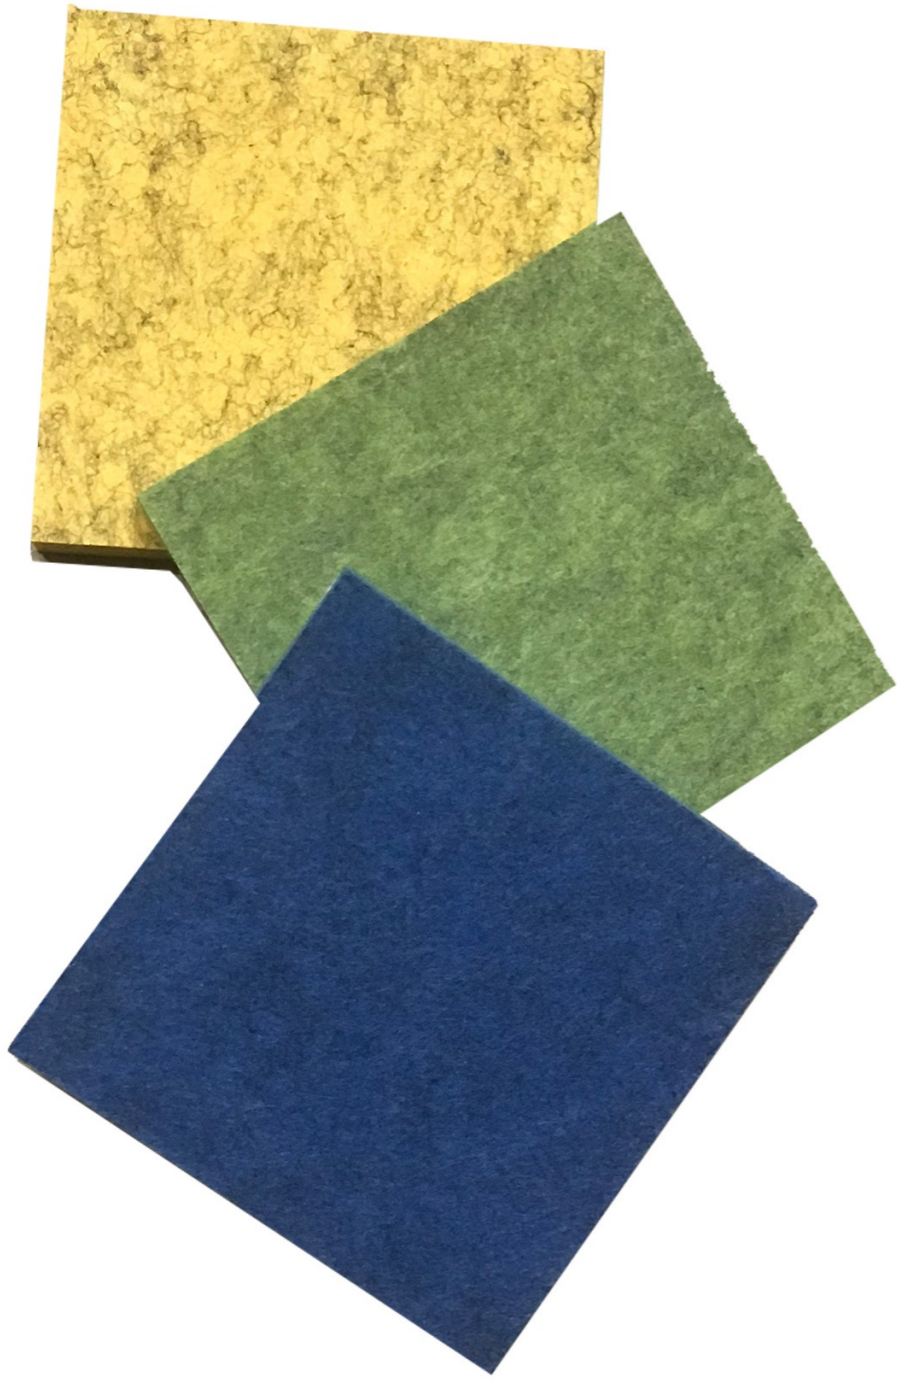

ADDITIONAL COLORWAYS COMING SOON...