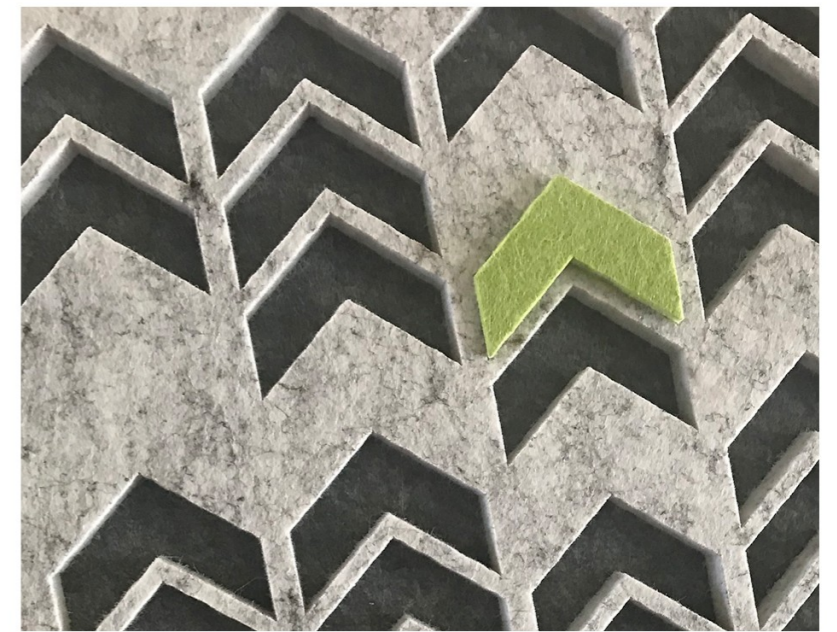

UNLEASH YOUR CREATIVITY WITH ECOCORE COLOURS

ADD VISUAL VOLUME TO YOUR DESIGN AND CONTROL THE NOISE WITH OVER 16 COLORWAYS

ECC-01 Pure Black

ECC-02 Charcoal

ECC-03 Dark Grey

ECC-04 Silver Grey

ECC-05 Light Khaki

ECC-06 Dark Brown

ECC-07 Pearl White

ECC-08 Milk White

ECC-09 Orange

ECC-10 Lime Green

ECC-11 Sky Blue

ECC-12 Navy Blue

ECC-13 Coffee

ECC-14 Blush Red

ECC-15 Yellow

ECC-16 Water Grey

ECOCORE COLOURS ACOUSTICAL PANELS ARE 100% POLYESTER SHEETS THAT ARE CUT USING OUR CNC OR WATERJET MACHINES TO YOUR SPECIFIED DESIGN

SOUND CONTROL NEVER LOOKED SO GOOD