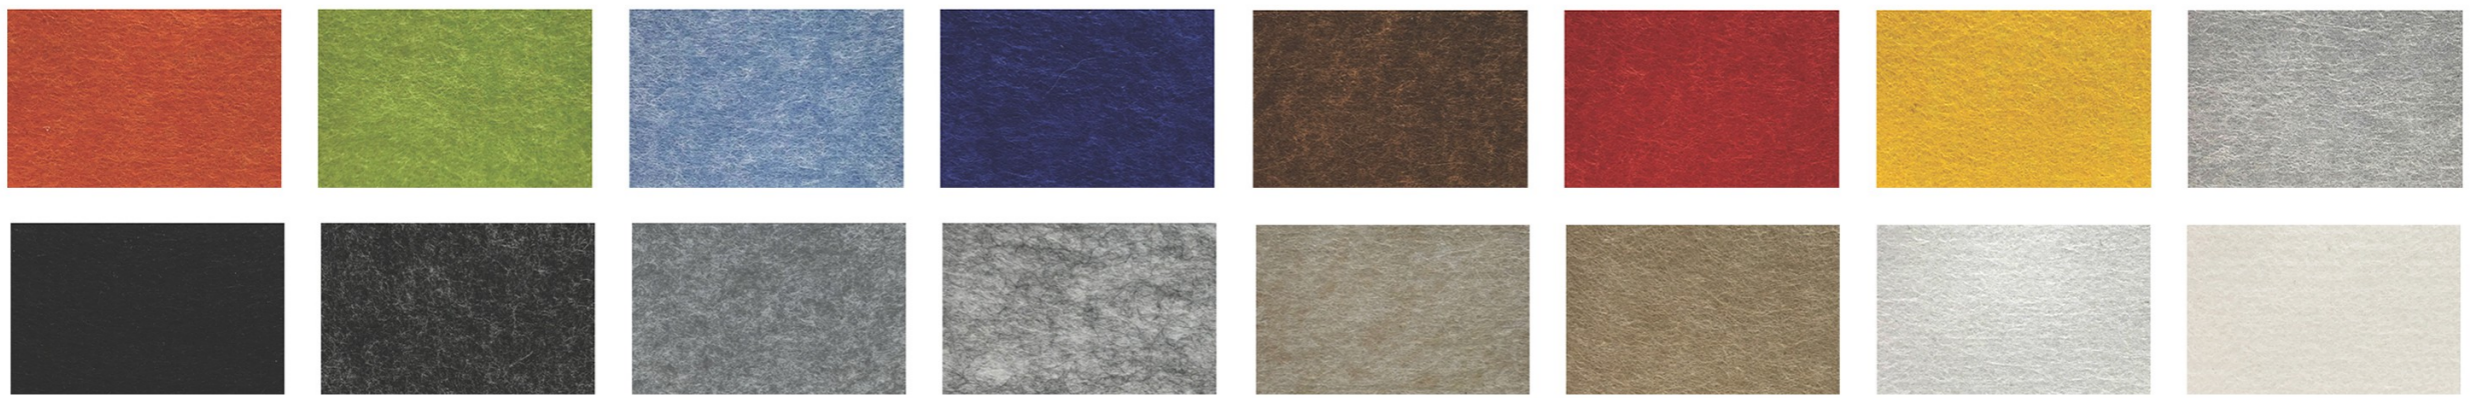

UNLEASH YOUR CREATIVITY WITH ECOCORE COLOURS

ADD VISUAL VOLUME TO YOUR DESIGN AND CONTROL THE NOISE WITH OVER 16 COLORWAYS

ECC-01 Pure Black

ECC-02 Charcoal

ECC-03 Dark Grey

ECC-04 Silver Grey

ECC-05 Light Khaki

**USE DIFFERNT THICKNESSES FOR
ADDED DIMENSION...**

LET YOUR CREATIVITY RUN WILD!

CEILING CLOUDS

**AVAILABLE IN MANY
DIFFERENT SHAPES/SIZES/COLORS**

CUSTOMIZABLE TO YOUR SPECS

ADDITIONAL COLORWAYS COMING SOON...