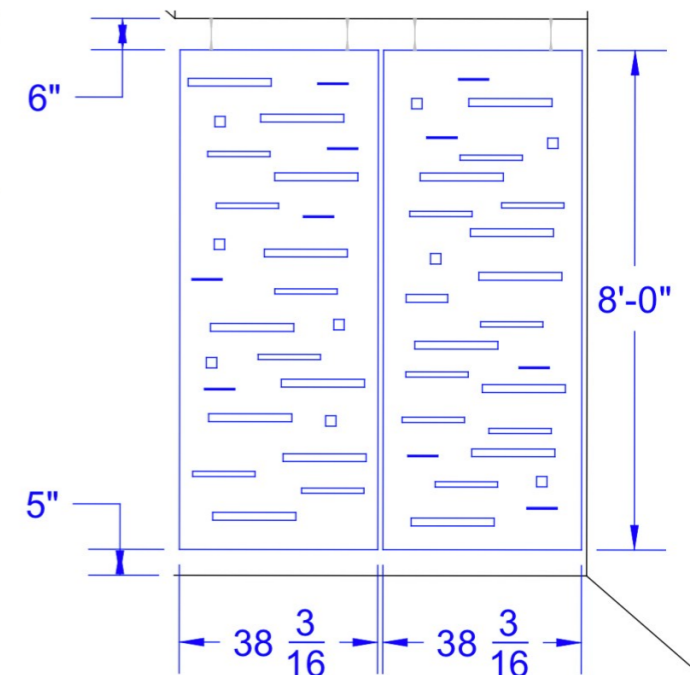

COMPOSITION: 100% POLYESTER

SHEET SIZE: 48.23" X 110"

THICKNESS: 12 MM (.47") OR 24MM (.95")

WEIGHT: 1/2 LB/SF (12MM) OR 1.0 LB/SF (24MM)

FIRE RATING: PASSES ASTM-E84

1/2"	Frequency/Hz	250	500	1000	2000	NRC
Distance From Wall	0mm	0.05	0.25	0.61	0.85	0.45
	50mm	0.46	0.80	1.04	10..	0.80
	150mm	0.69	0.96	0.92	0.94	0.90

1"	Frequency/Hz	250	500	1000	2000	NRC
Distance From Wall	0mm	0.28	0.78	0.96	1.01	0.75
	50mm	0.77	0.98	1.00	0.96	0.90
	150mm	0.69	0.99	0.86	1.00	0.90

BAFFLES

**AVAILABLE IN MANY
DIFFERENT SIZES**

COMMON SIZES ARE:

**48" X 12" 48" X 24"
96" X 12" 96" X 24"**

CUSTOMIZABLE TO YOUR SPECS

DIVIDER PANELS

**AVAILABLE IN MANY
DIFFERENT SIZES**

CUSTOMIZABLE TO YOUR SPECS

WALL PANELS

**CUSTOMIZE YOUR WALL DESIGN
WITH DIFFERENT COLORS/SHAPES...**