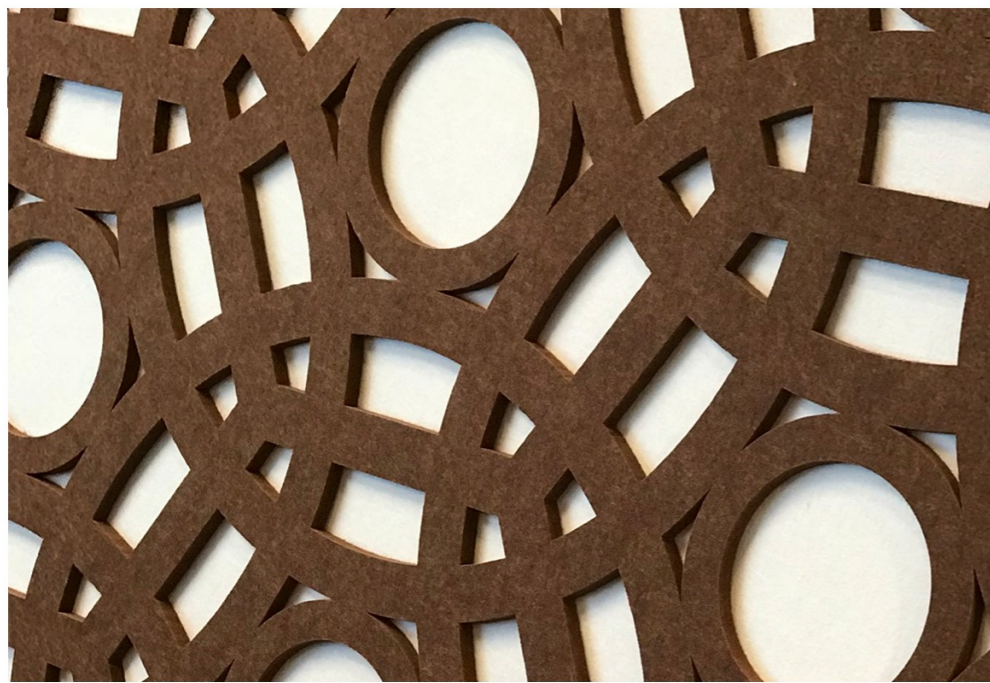

UNLEASH YOUR CREATIVITY WITH ECOCORE COLOURS

ADD VISUAL VOLUME TO YOUR DESIGN AND CONTROL THE NOISE WITH OVER 16 COLORWAYS

ECC-01 Pure Black

ECC-02 Charcoal

ECC-03 Dark Grey

ECC-04 Silver Grey

ECC-05 Light Khaki

ECC-06 Dark Brown

ECC-07 Pearl White

ECC-08 Milk White

ECC-09 Orange

ECC-10 Lime Green

ECC-11 Sky Blue

ECC-12 Navy Blue

ECC-13 Coffee

ECC-14 Blush Red

ECC-15 Yellow

ECC-16 Water Grey

ECOCORE COLOURS ACOUSTICAL PANELS ARE 100% POLYESTER SHEETS THAT ARE CUT USING OUR CNC OR WATERJET MACHINES TO YOUR SPECIFIED DESIGN

SOUND CONTROL NEVER LOOKED SO GOOD