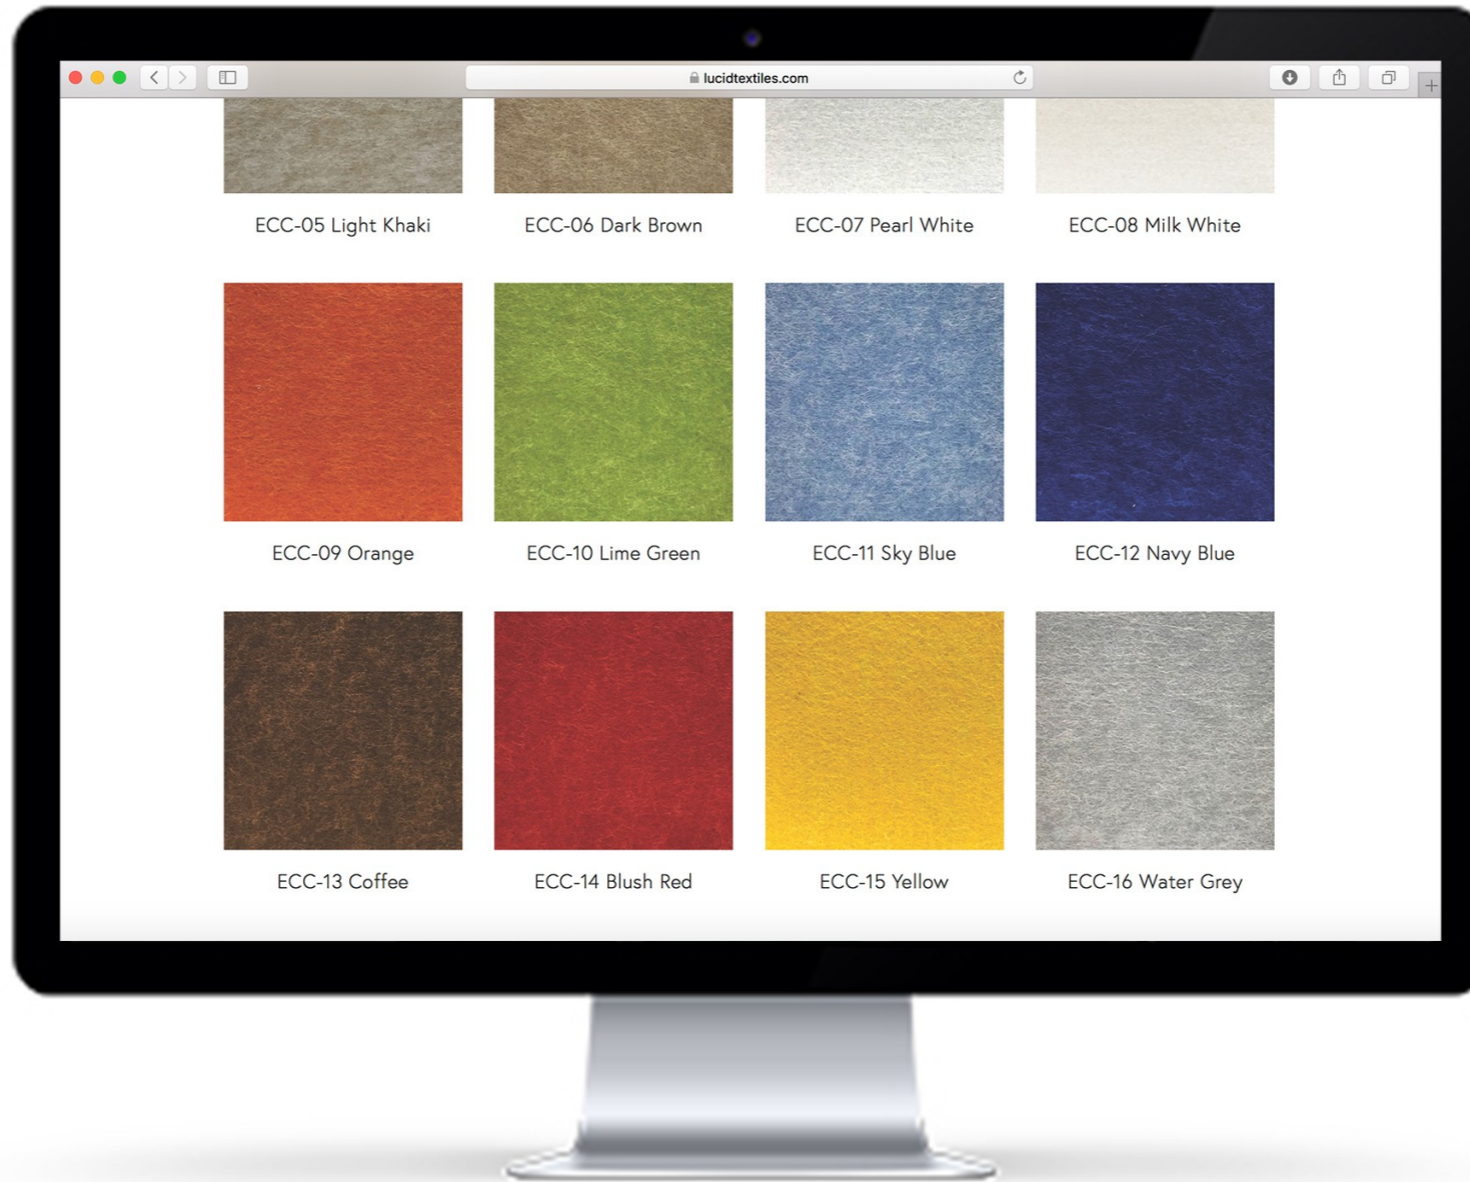

UNLEASH YOUR CREATIVITY WITH ECOCORE COLOURS

ADD VISUAL VOLUME TO YOUR DESIGN AND CONTROL THE NOISE WITH OVER 16 COLORWAYS

ECC-01 Pure Black

ECC-02 Charcoal

ECC-03 Dark Grey

ECC-04 Silver Grey

ECC-05 Light Khaki

ECC-06 Dark Brown

ECC-07 Pearl White

ECC-08 Milk White

ECC-09 Orange

ECC-10 Lime Green

ECC-11 Sky Blue

ECC-12 Navy Blue

ECC-13 Coffee

ECC-14 Blush Red

ECC-15 Yellow

ECC-16 Water Grey

ECOCORE COLOURS ACOUSTICAL PANELS ARE 100% POLYESTER SHEETS THAT ARE CUT USING OUR CNC OR WATERJET MACHINES TO YOUR SPECIFIED DESIGN

SOUND CONTROL NEVER LOOKED SO GOOD

ORDER YOUR **ECOCORE COLOURS** SAMPLE BOX TODAY...

**CONTACT YOUR LOCAL
SALES REP WITH ANY
QUESTIONS OR
SAMPLE REQUESTS...**

**WE LOOK FORWARD TO
WORKING WITH YOU!**

WWW.LUCIDTEXTILES.COM/ECOCORE-COLOURS